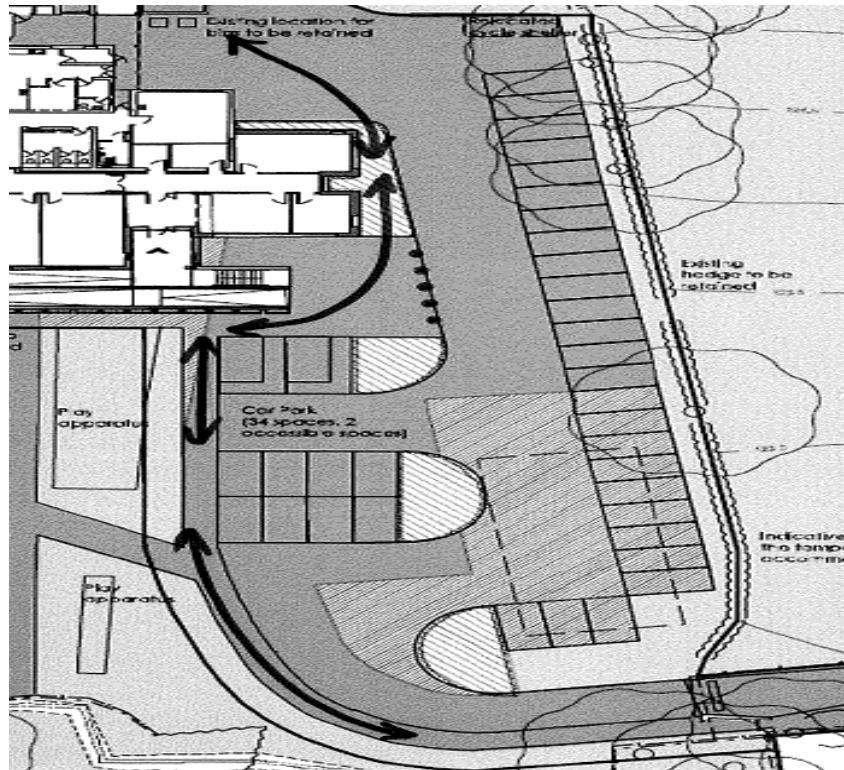

ALL Pedestrians must follow the arrows always near the building and not walk through the car park

Safety Leaflet – Cars and kids don't mix- why not park and stride?

Earlier this week, your child brought home a Small Triangular leaflet about 'Safe parking and encouraging parking a little further from the gate and striding to school' - we know that some days with other commitments this may not be possible, but if every family could build this practice into their routines once a week (before and after school), it would help to reduce congestion, increase exercise opportunities and help to maintain a safe zone outside the school for all concerned. The children urge you to consider this. Thank you.

Lateness

The new security door mechanism is working very well ensuring that all children are safe and secure within the building, however, because children cannot let themselves in after the bell, we have noticed that there are large numbers of children arriving just after the bell daily (average @40 pupils daily). Please ensure all children arrive on time to school, doors open 8.35am to 8.45am, school starts at 8.45am. We will be monitoring those who continually arrive late as this is not good preparation for the start of their daily learning.

On Wednesday 25th we celebrated the Conversion of St Paul the Apostle.

Paul, or Saul as he was first called, was not always a saint. Earlier as a loyal and angry Jew he persecuted the Church, but Jesus loved him even so and brought about his conversion. He was then sent on a mission to tell people about Jesus. This is the time that we pray for the conversion of sinners and for Christian unity.

Yours sincerely,

G M O'Hara
Principal

School Term dates available on the website [Diary and Term Dates | St Joseph's](#)
Previous newsletters and other information can be found on our School website: www.stjosutton.net

ST JOHN PAUL II

Multi-Academy Company

Bishop Walsh Catholic School | Holy Cross Catholic Primary School | St Joseph's Catholic Primary School | St Nicholas Catholic Primary School