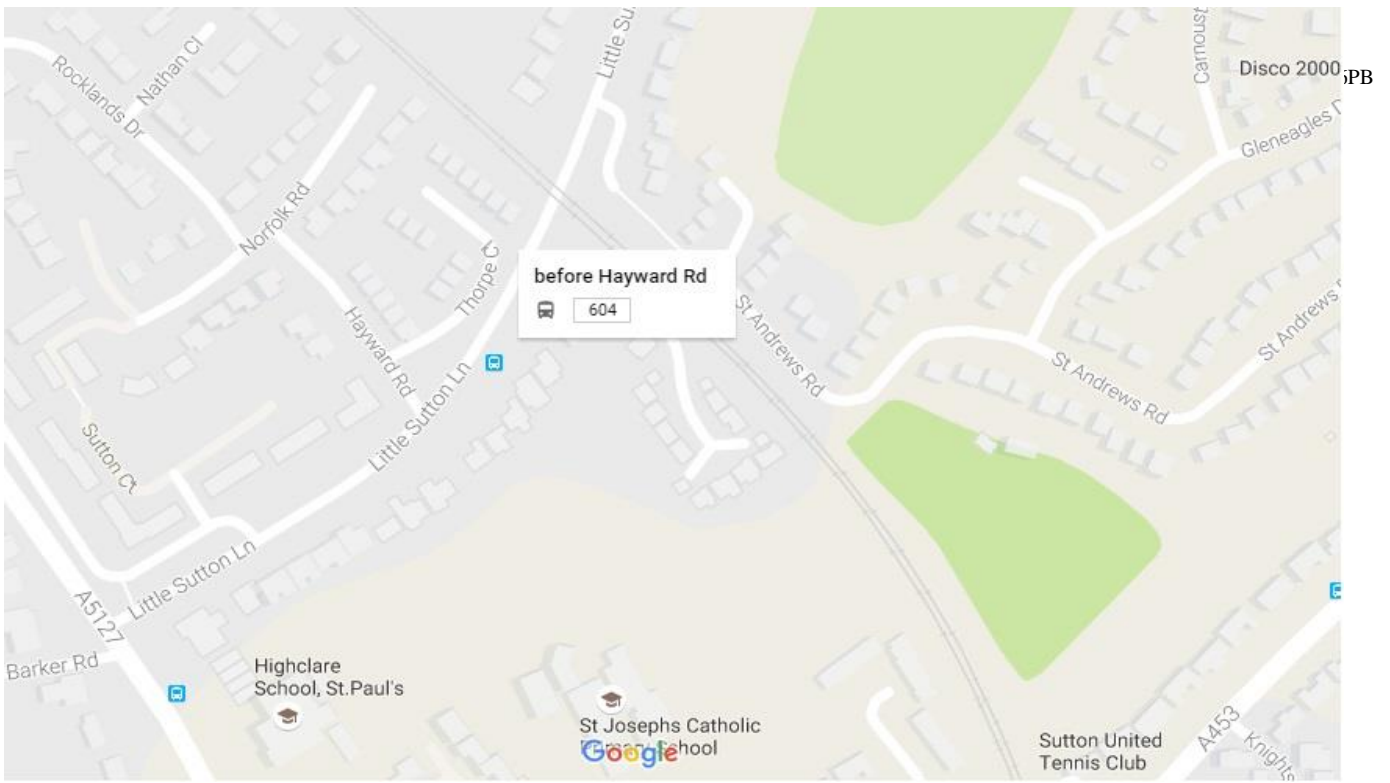

St Andrews Road

If you park at St Andrews Road the dotted line indicates the route from the road to the school gate on Little Sutton Lane. This is located just off the Tamworth Road and parking is available here on street for parents on one side of the road.

St Andrews Road

Dower Road

Again this road is only a 5 minute walk from the school and parking is available here on street; please remember not to park too close to the junction which joins Little Sutton Lane as this will hinder traffic wishing to travel along this road to other destination. Please be a considerate parker and do not block residents' driveways.

Haywood Road, Norfolk Road, Rockland Drive
Rockland Drive

This road is one of three roads that are located opposite St Joseph’s School and can be access off Little Sutton Lane again around a five minute walk from the school. Here parking is available on street, please remember don’t park too close to the junction with Norfolk Road as this hinders the traffic flow and makes it difficult for other vehicles to see when entering or exiting this road. Please be a considerate parker and do not block resident’s driveways.

Norfolk Road

This road one of three roads that are located opposite St Joseph's School and can be access off Little Sutton Lane again around a five minute walk from the school. Here parking is available on street, please remember, to be a considerate parker and do not block residents driveways.