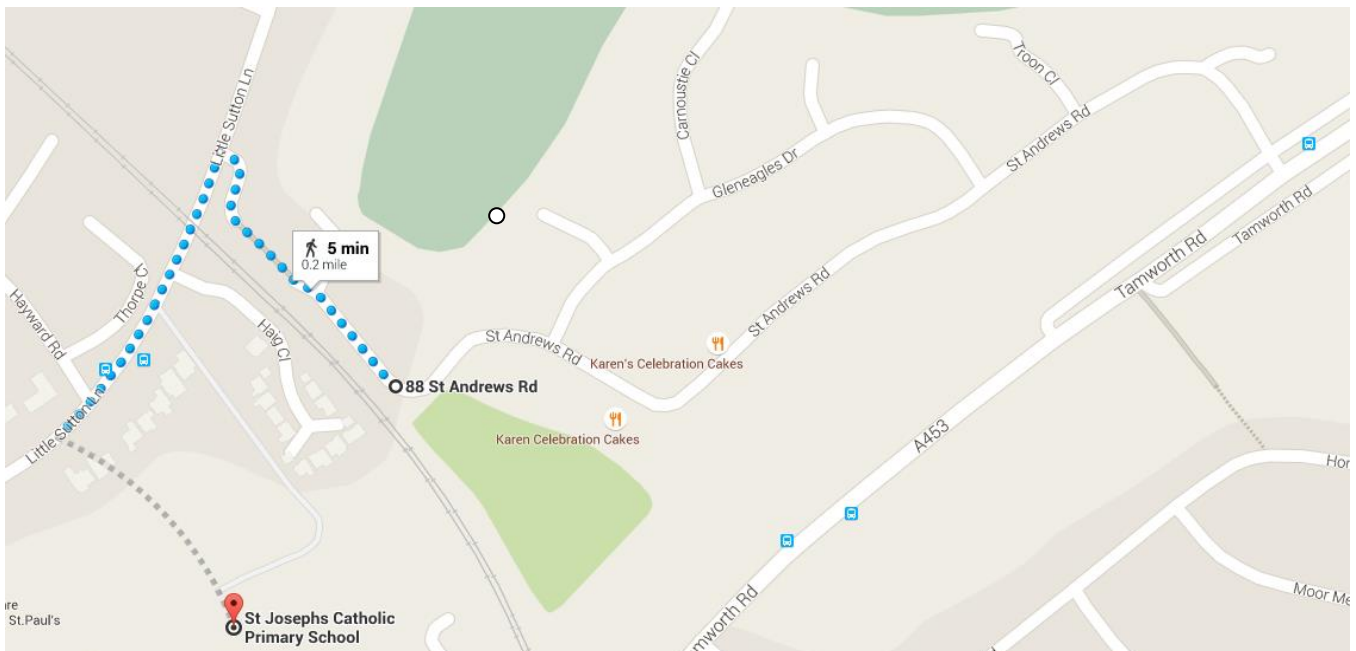

Potential Park and Stride Sites for Parents

To reduce congestion around the school gate we are encouraging parents and children to park and stride at a variety of sites which are just a short distance from the school. These sites are less than half a mile from the school, which is a great way to start your day by parking somewhere stress free and completing the rest of journey on foot chatting with your child. These sites have ample parking which will ease the congestion from everyday commuters using Little Sutton Road. You don't have park every day, just a couple of days a week would make a big difference.

St Andrews Road

If you park at St Andrews Road the dotted line indicates the route from the road to the school gate on Little Sutton Lane. This is located just off the Tamworth Road and parking is available here on street for parents on one side of the road.

Norfolk Road

This road one of three roads that are located opposite St Joseph's School and can be access off Little Sutton Lane again around a five minute walk from the school. Here parking is available on street, please remember, to be a considerate parker and do not block residents driveways.

Haywood Road

This road is located just off Little Sutton Lane just a five minute walk from the school. Here parking is available on street. Please remember to be a considerate parker and do not block residents' driveways. Little Sutton Lane is a busy main road so please be careful when crossing.