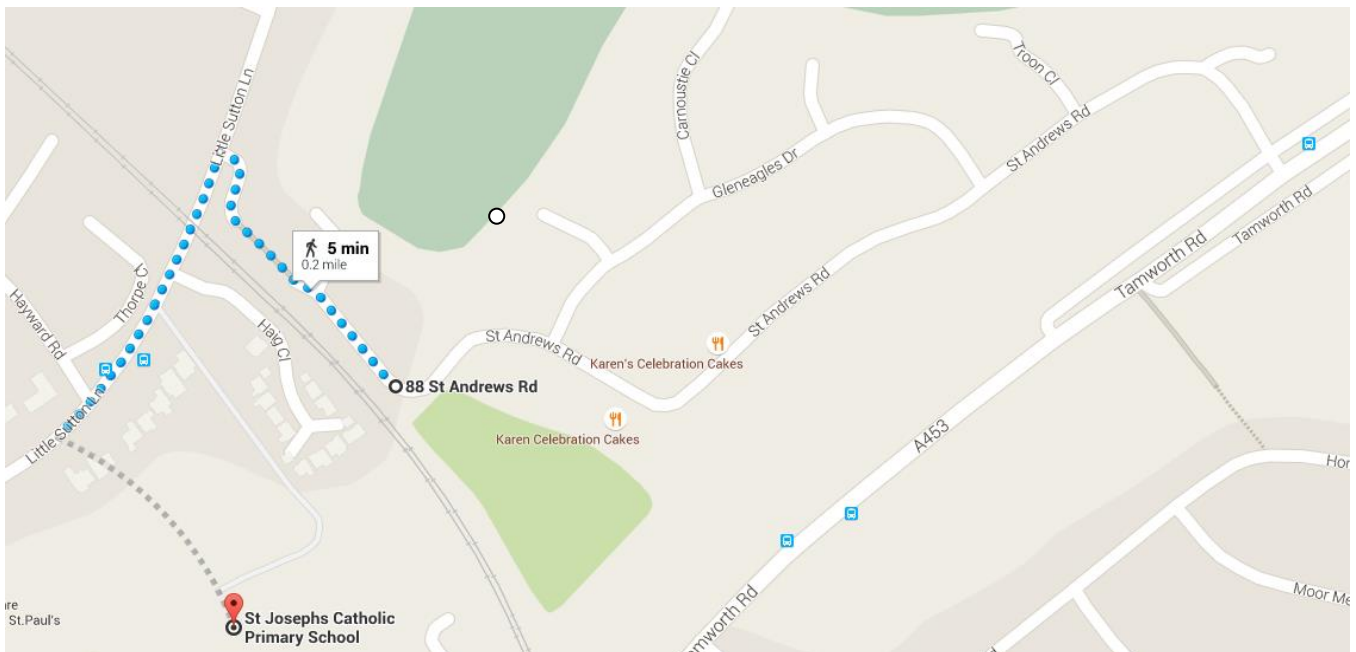

2nd May 2017

Dear Parents

Now that the summer term is here – please consider the following, thank you

Potential Park and Stride Sites for Parents

To reduce congestion around the school gate we are encouraging parents and children to park and stride at a variety of sites which are just a short distance from the school. These sites are less than half a mile from the school, which is a great way to start your day by parking somewhere stress free and completing the rest of journey on foot chatting with your child. These sites have ample parking which will ease the congestion from everyday commuters using Little Sutton Road. You don't have park every day, just a couple of days a week would make a big difference.

St Andrews Road

If you park at St Andrews Road the dotted line indicates the route from the road to the school gate on Little Sutton Lane. This is located just off the Tamworth Road and parking is available here on street for parents on one side of the road.

Norfolk Road

This road one of three roads that are located opposite St Joseph's School and can be access off Little Sutton Lane again around a five minute walk from the school. Here parking is available on street, please remember, to be a considerate parker and do not block residents driveways.

Haywood Road

This road is located just off Little Sutton Lane just a five minute walk from the school. Here parking is available on street. Please remember to be a considerate parker and do not block residents' driveways. Little Sutton Lane is a busy main road so please be careful when crossing.